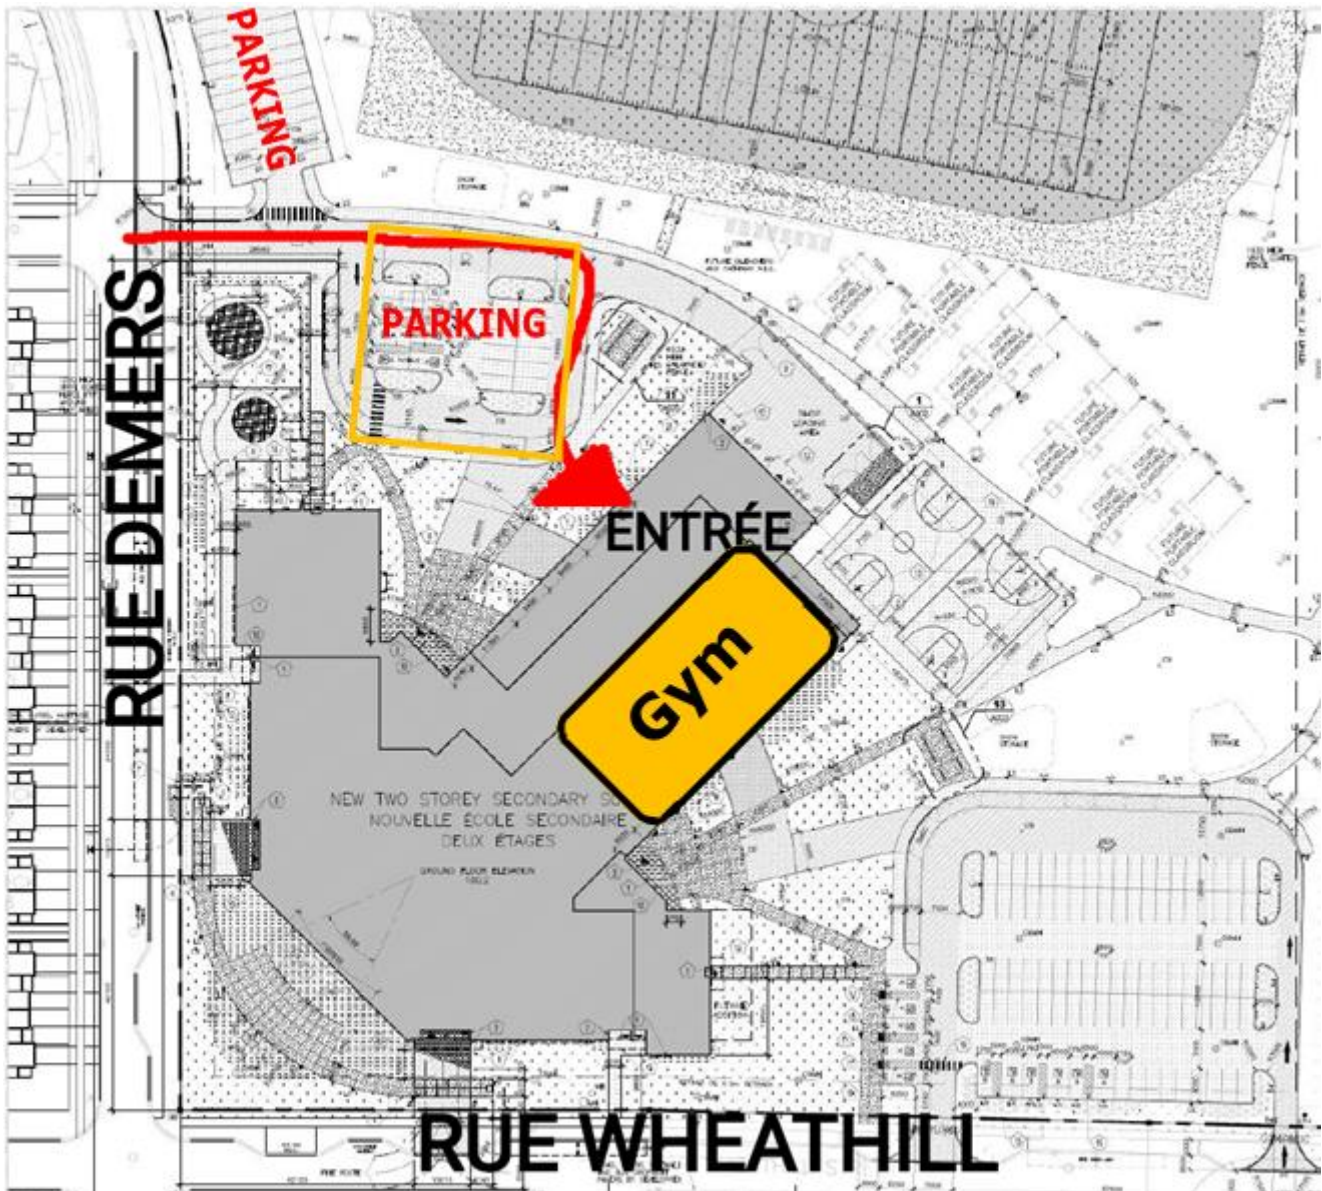

Ecole Secondaire Publique Mille-Illes

Ecole Secondaire Catholique Sainte-Marie-Rivier

THIS BRAND-NEW FACILITY IS SHARED BY BOTH SCHOOLS (MILLE ILLES AND SAINTE-MARIE-RIVIER)

ADDRESS – 1290 WHEATHILL STREET, KINGSTON, ON K7M 0A7 LOCATED IN THE NEW SUBDIVISION EAST OF THE KINGSTON RIOCAN CENTRE

ENTRANCE – Please enter the facility from the Demers Street side of the school.

PARKING – Please Park in the designated parking areas directly at the north end of the property off of Demers street.

COURT SETUP

This gym facility has 1 main court and 1 side court, allowing for 3 Volleyball court setup.

Volleyball = As you enter the gym, Court 1 is on the left, Court 2 is in the middle and Court 3 is on the right. Volleyball is blue lines.